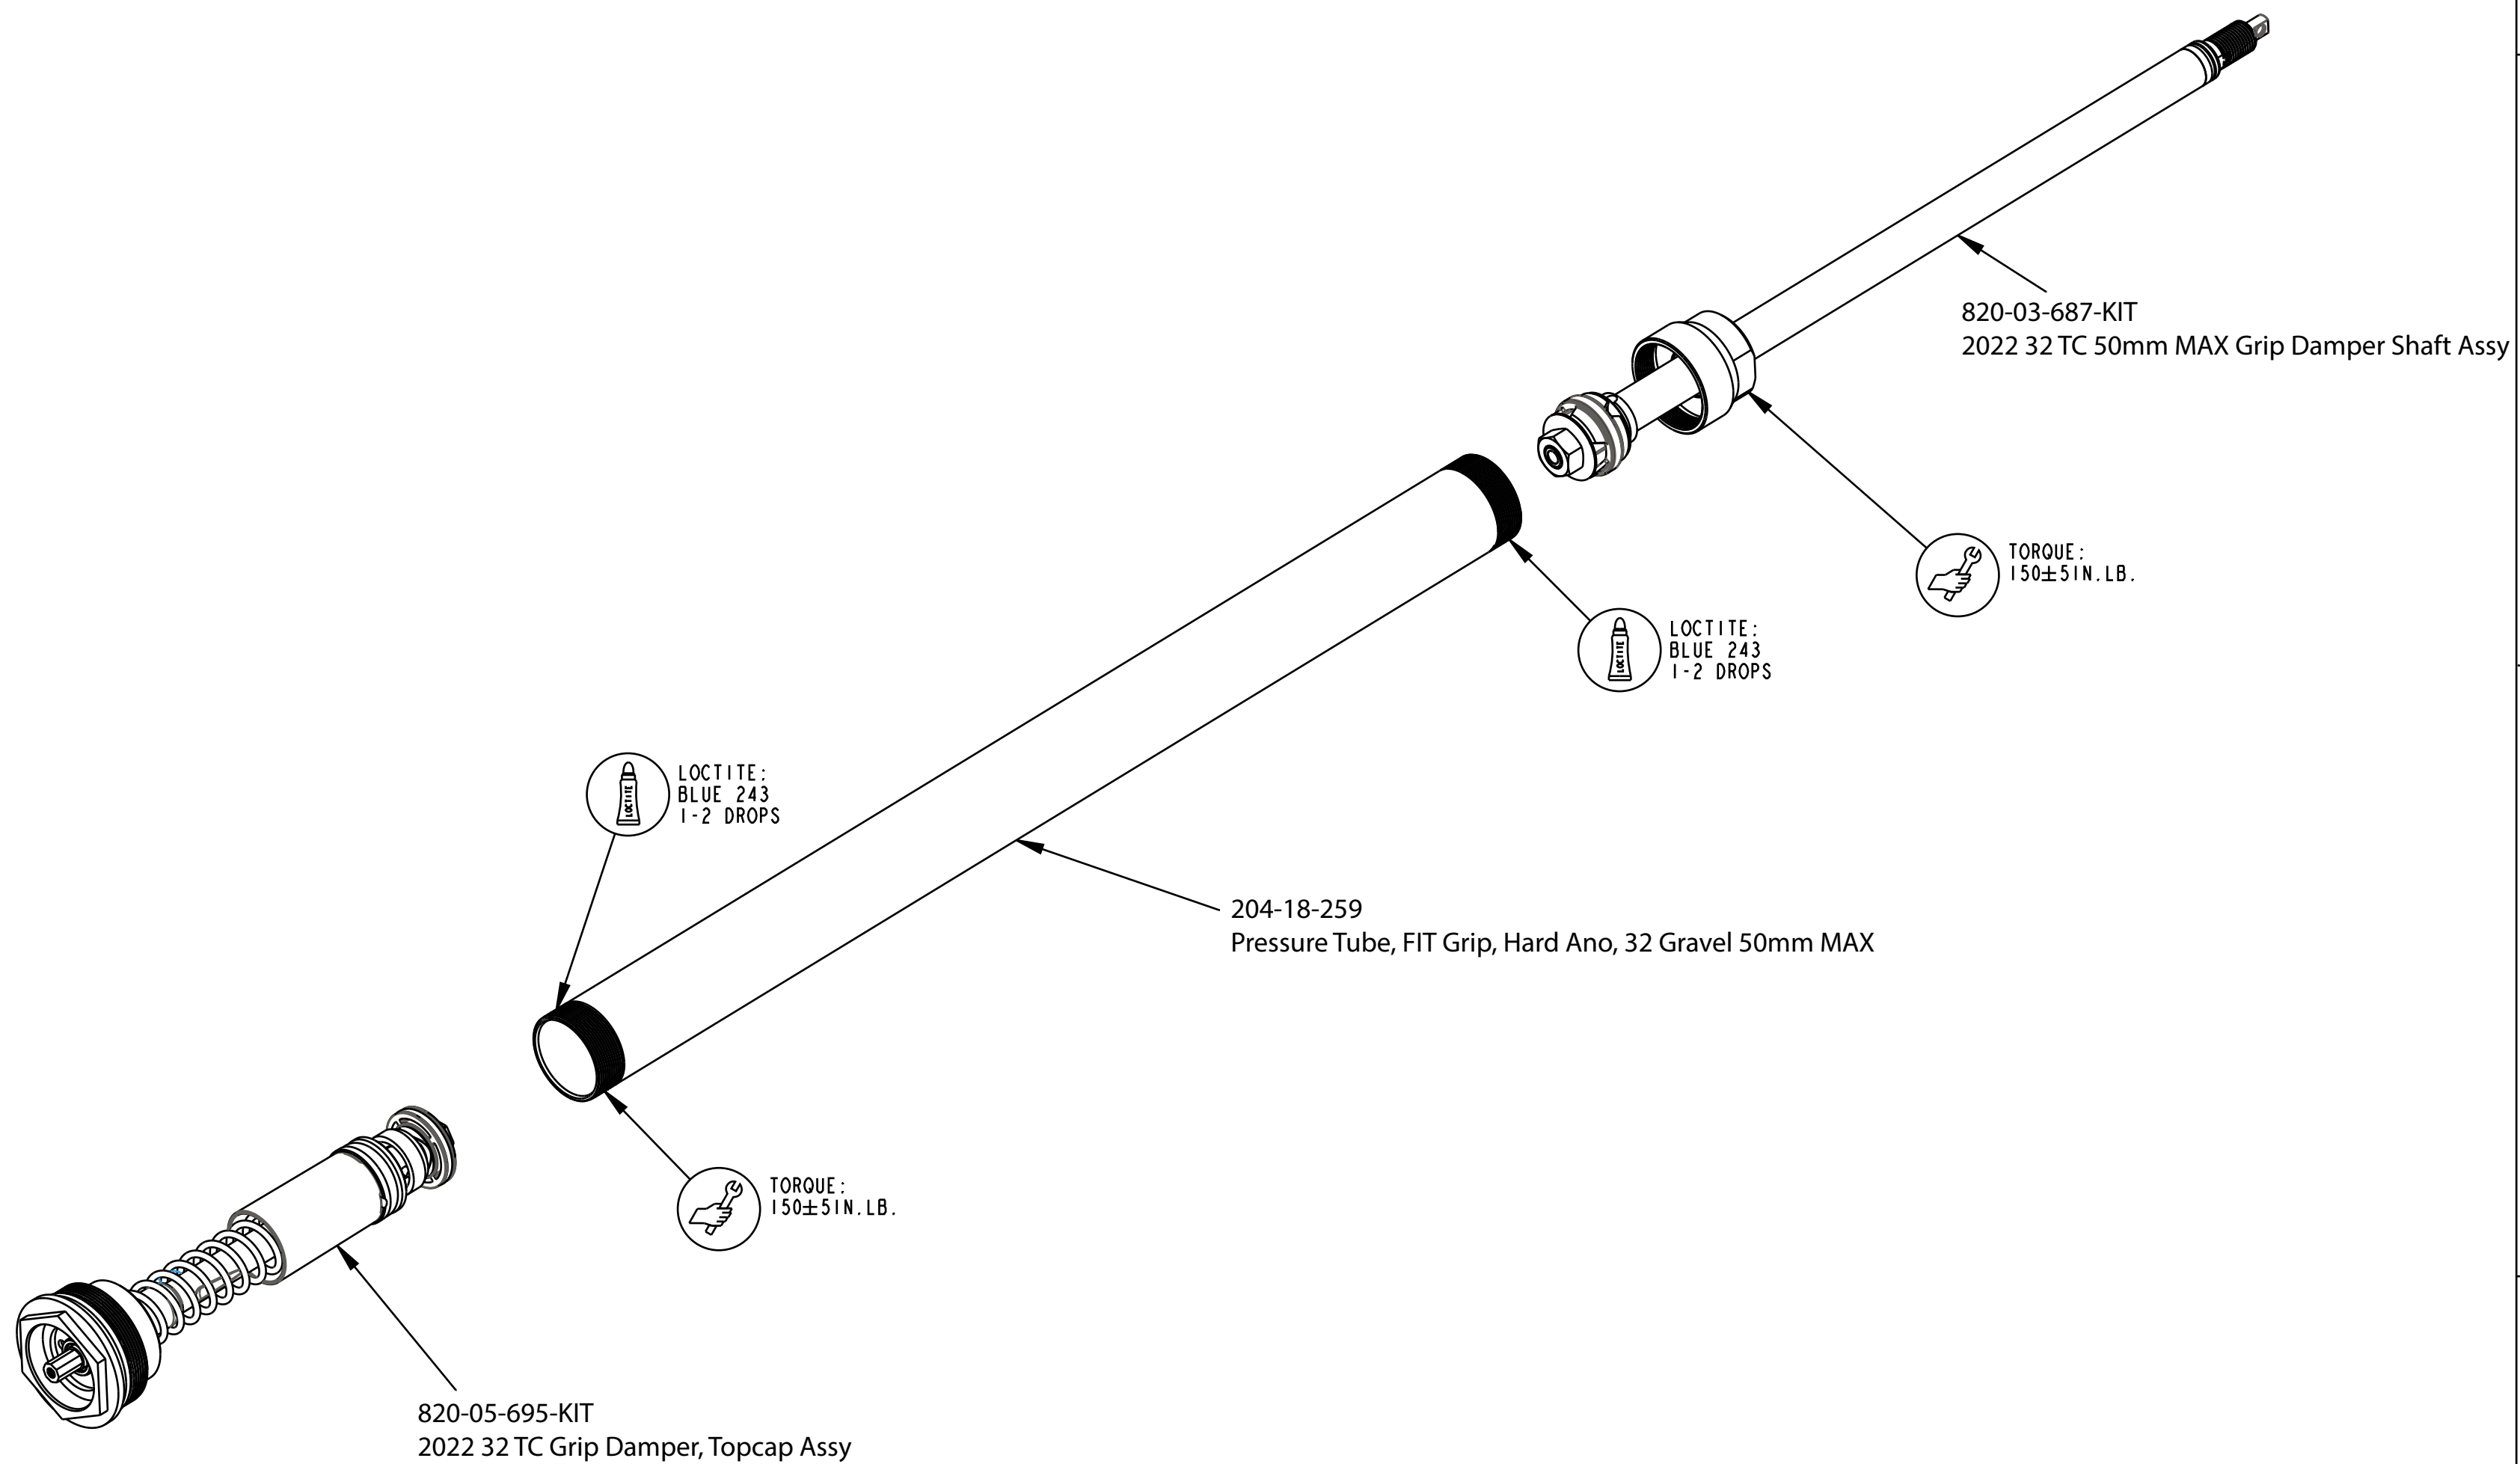

B

B

A

A

- PROPRIETARY -  
 THIS DOCUMENT CONTAINS CONFIDENTIAL, PROPRIETARY INFORMATION  
 THAT IS FOX PROPERTY. DO NOT DISCLOSE TO OR DUPLICATE  
 FOR OTHERS EXCEPT AS AUTHORIZED BY FOX.

 <b>FOX Factory, Inc.</b> <small>130 Hangar Way, Watsonville, CA 95076 USA</small>		<small>Ph 831-768-1100          Fax 831-768-9312</small>
<b>TITLE</b> 2025 32 TC, 50 MAX, Grip Cart Assy		
<b>SIZE</b> <b>C</b>	<b>DWG. NO.</b>	
PLOT SCALE 0.75:1	SHEET 1 OF 1	